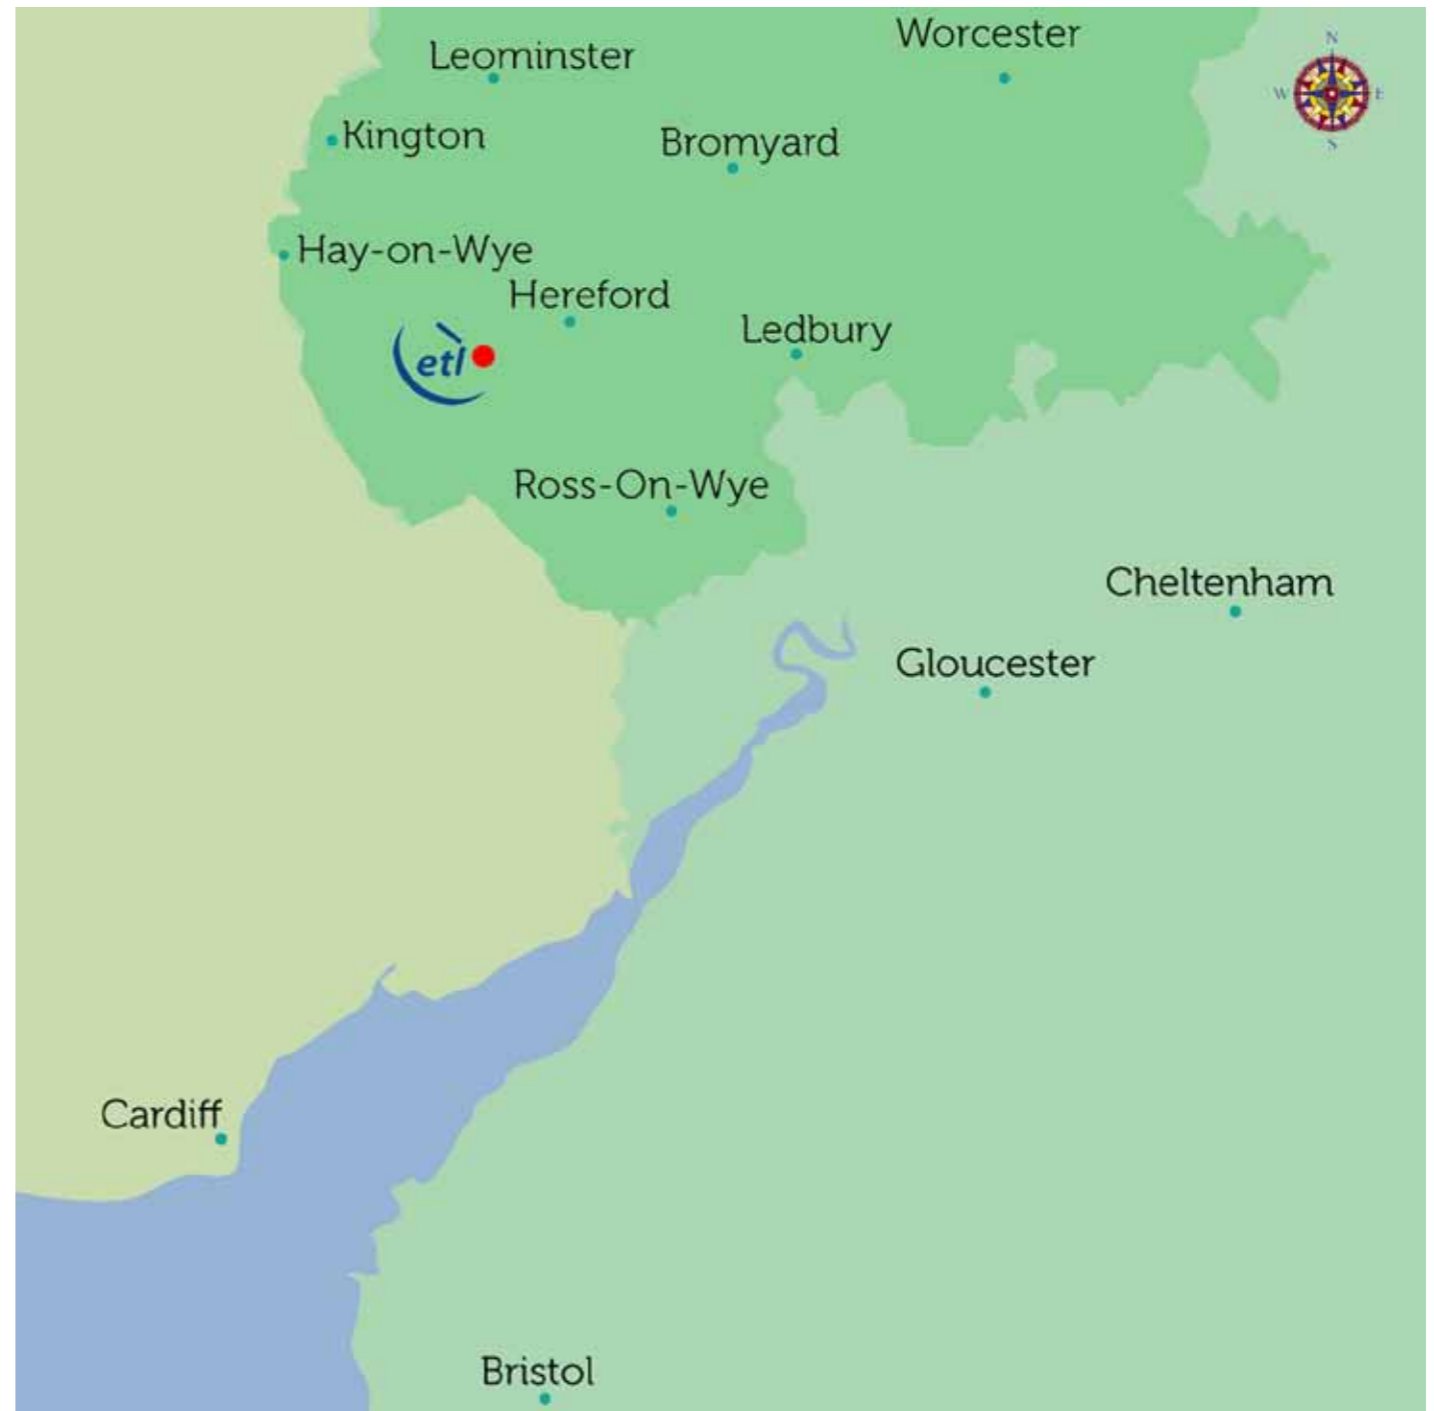

Why Herefordshire?

Herefordshire is an area of outstanding natural beauty, with the Forest of Dean to the south, Malvern hills to the east, Shropshire hills to the north and Brecon Beacons to the west.

- Hereford *15mins*
- Worcester *50mins*
- Gloucester *50mins*
- Cheltenham *50mins*
- Ross-On-Wye *20mins*
- Monmouth *30mins*
- Leominster *30mins*
- Newport *1 hr*
- Bristol *1.2hrs*
- Cardiff Airport *1.5 hrs*
- Birmingham Airport *1.5 hrs*